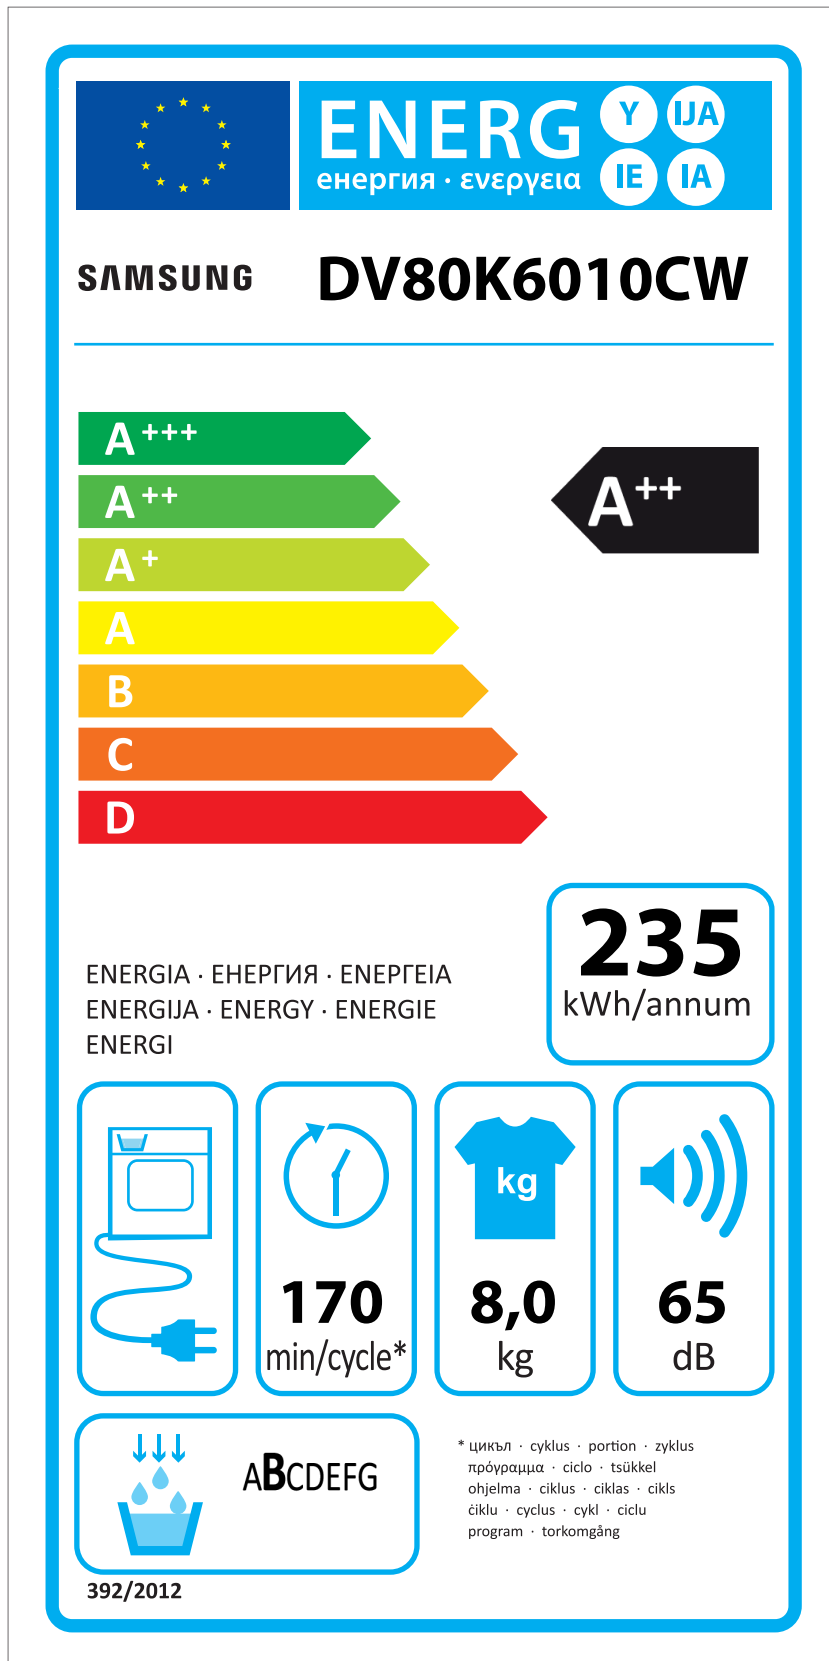

ERP LABEL ENERGY (DRYER CONDENSER TYPE)

CODE : DC68-03225C
Size : 110 x 220 (mm)
Material : ART