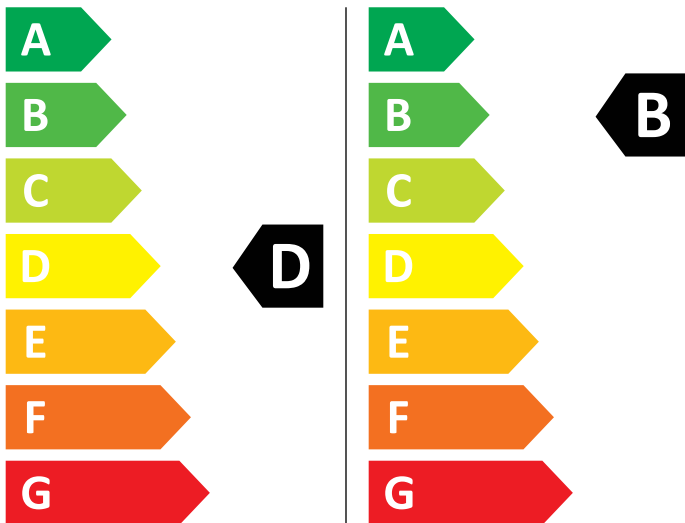

ENERG

AEG

L7WBE68SI 914606427

💧 217 kWh/100

💧 54 kWh/100

4,0 kg

8,0 kg

60 L