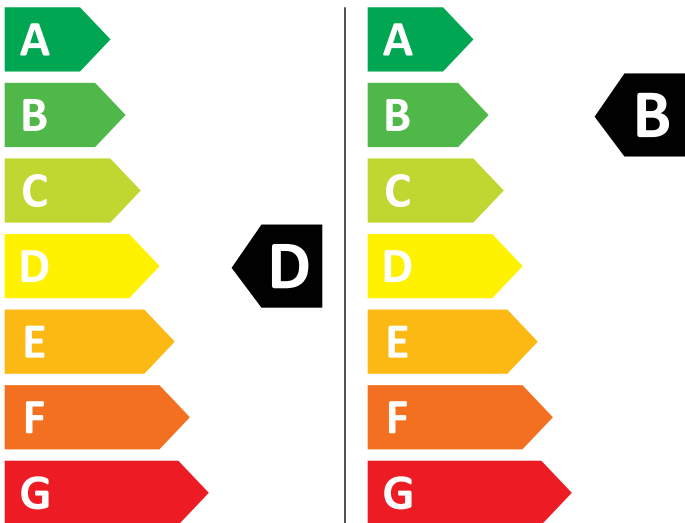

ENERG

AEG

LWR96944B 914610714

275 kWh / 

57 kWh / 

6,0 kg

9,0 kg

50 L